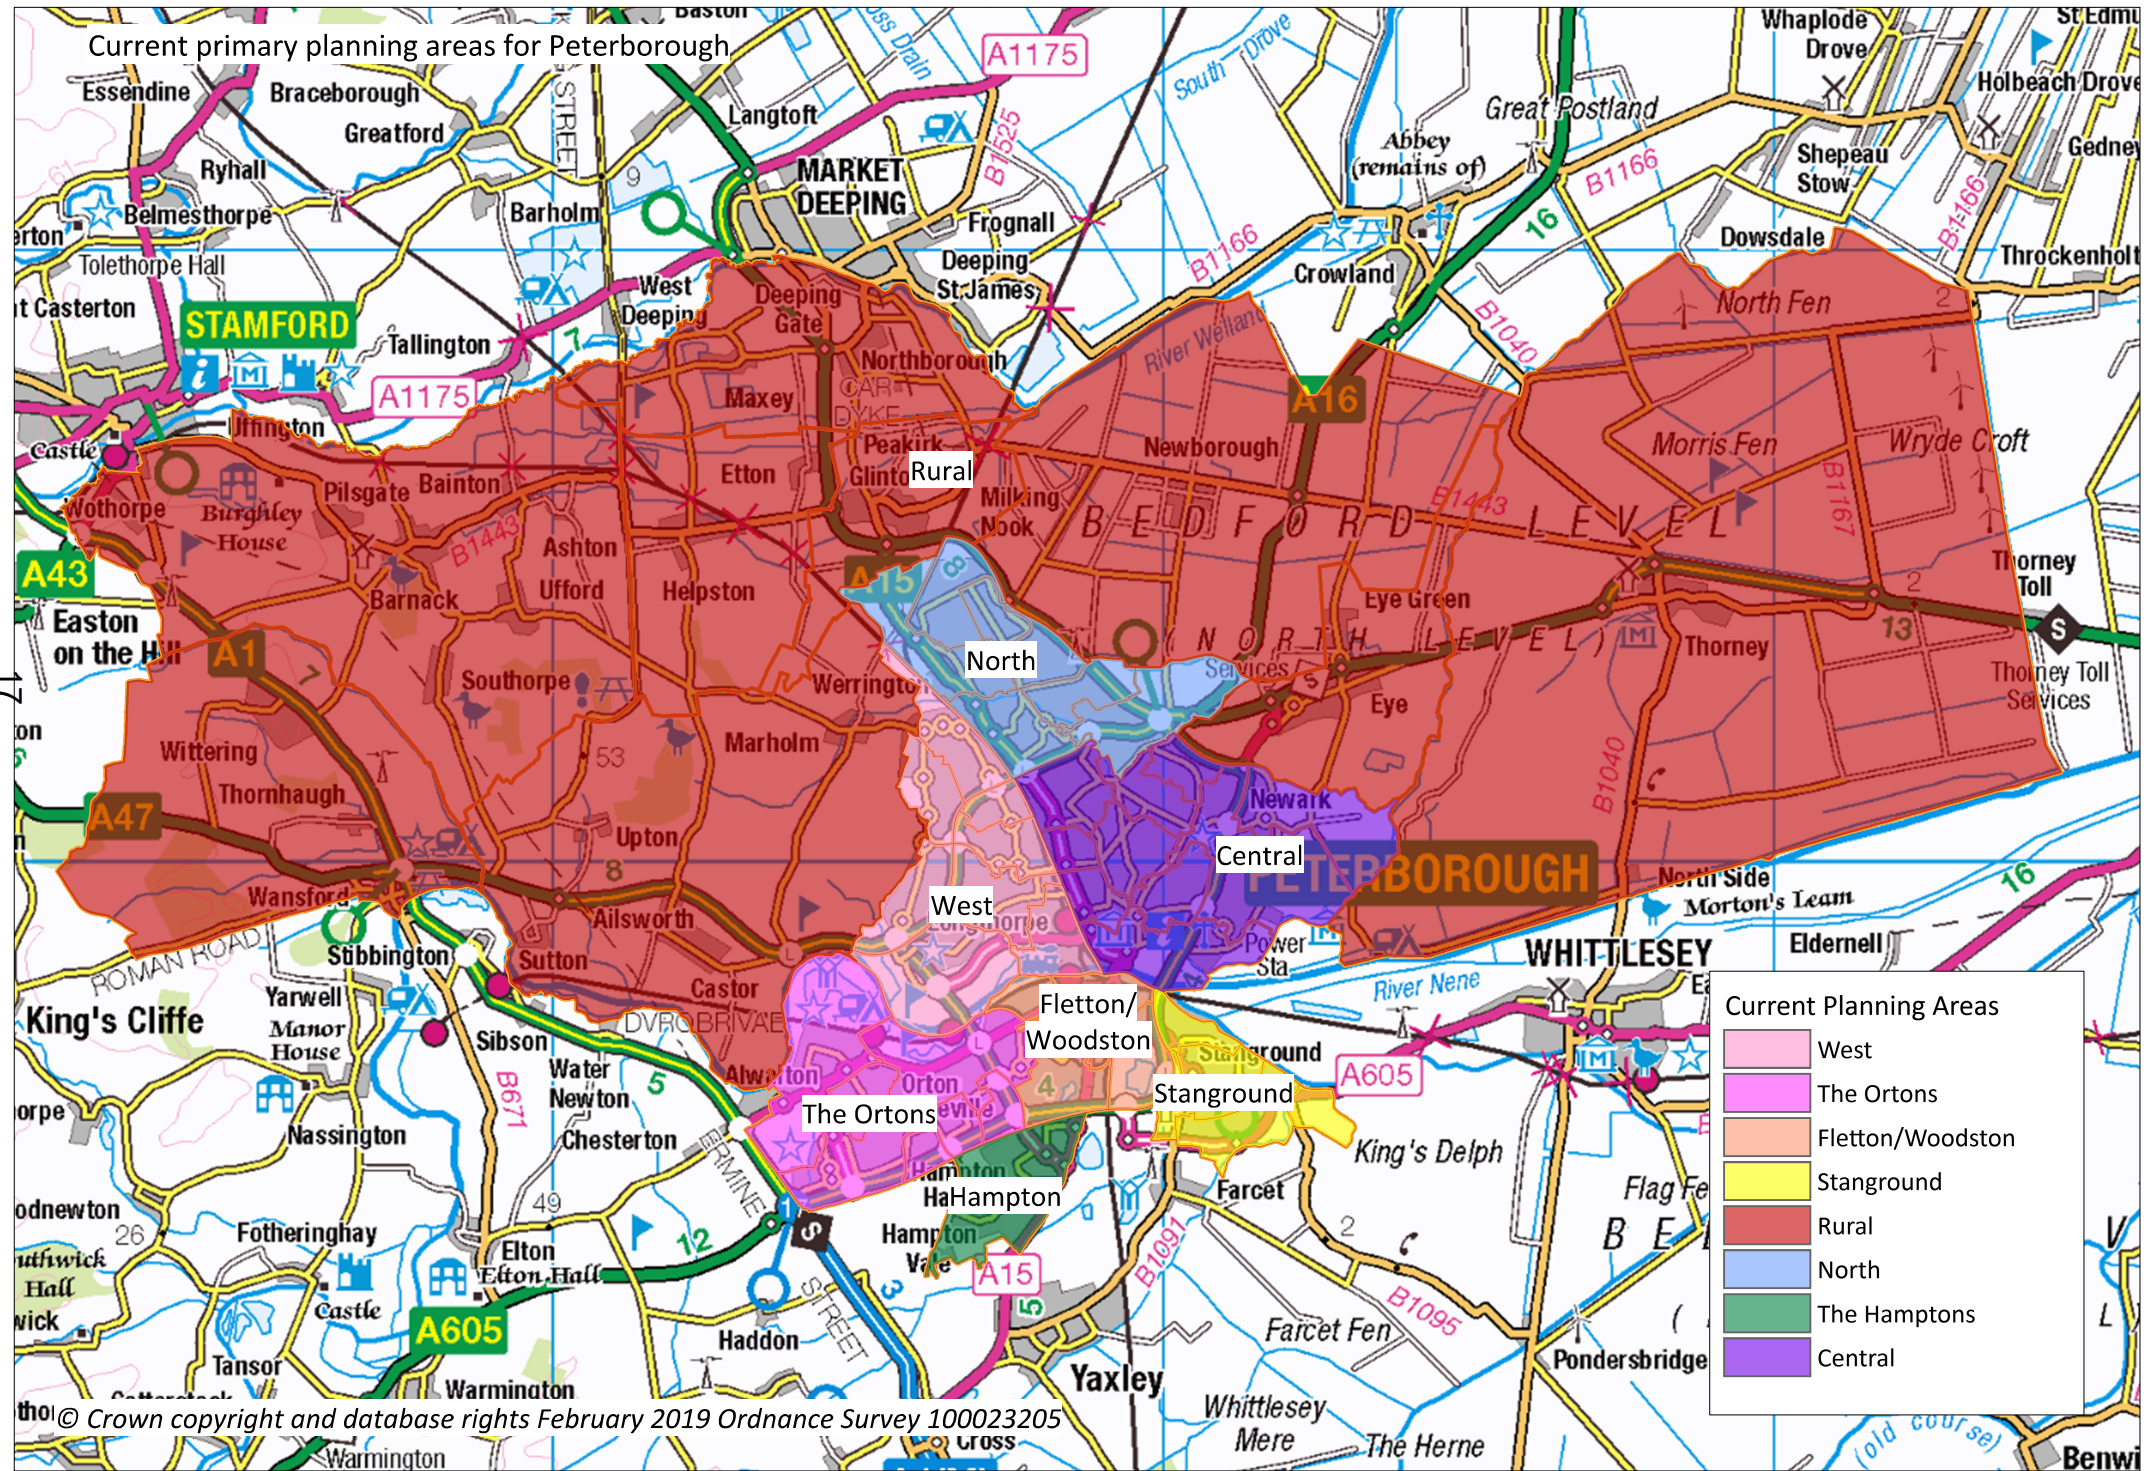

Current primary planning areas for Peterborough

Current Planning Areas

- West
- The Ortons
- Fletton/Woodston
- Stanground
- Rural
- North
- The Hamptons
- Central

This page is intentionally left blank